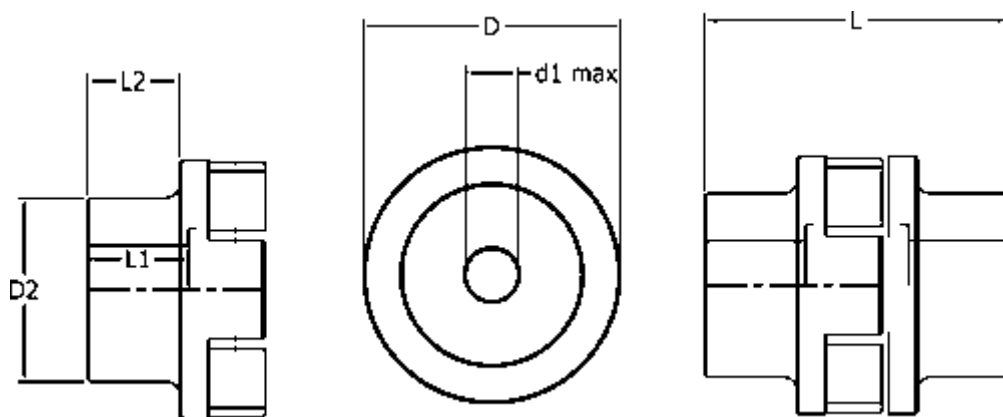

Data Sheet

Article number: 3302200210

Description: Tschan Hub LST S200 part 210
Maks. boring 95 mm

Measures

D = 200

d1 max = 95

D2 = 135

L = 328

L1 = 140

L2 = 124